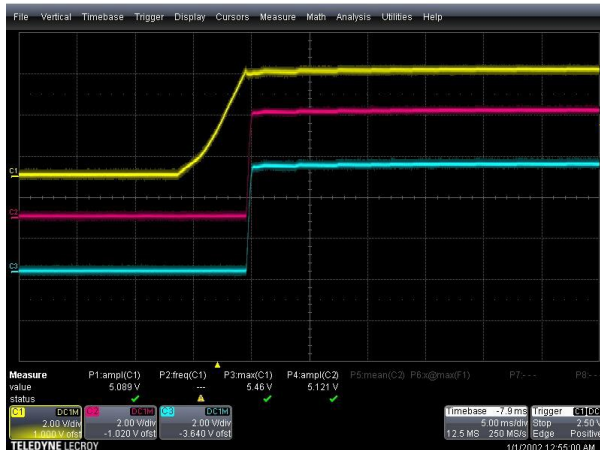

Manufacturer: GlobTek, Inc.

Adapter P/N: TR9WA8000CCPIM(R6B)

Detailed Description: 5V 40 W AC/DC External Desktop (Class II) Adapter

Power cord P/N: 489C4232M571A(R)

Detailed Description: 2m long power cord with the EU-type plug