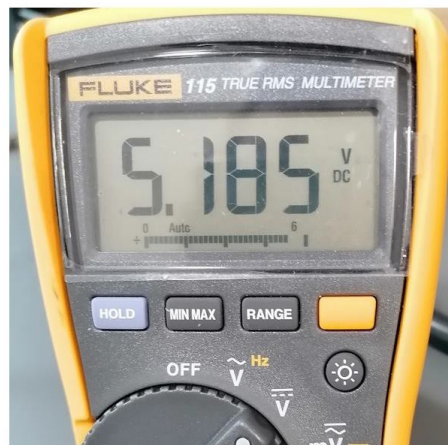

Manufacturer: GlobTek, Inc.

Adapter P/N: TR9WA8000CCPIM(R6B)

Detailed Description: 5V 40 W AC/DC External Desktop (Class II) Adapter

Power cord P/N: 489C4232M571A(R)

Detailed Description: 2m long power cord with the EU-type plug