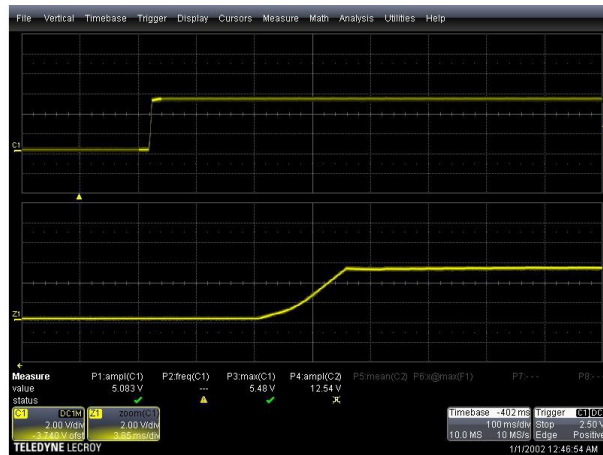

Manufacturer: GlobTek, Inc.

Adapter P/N: TR9WA8000CCPIM(R6B)

Detailed Description: 5V 40 W AC/DC External Desktop (Class II) Adapter

Power cord P/N: 489C4232M571A(R)

Detailed Description: 2m long power cord with the EU-type plug