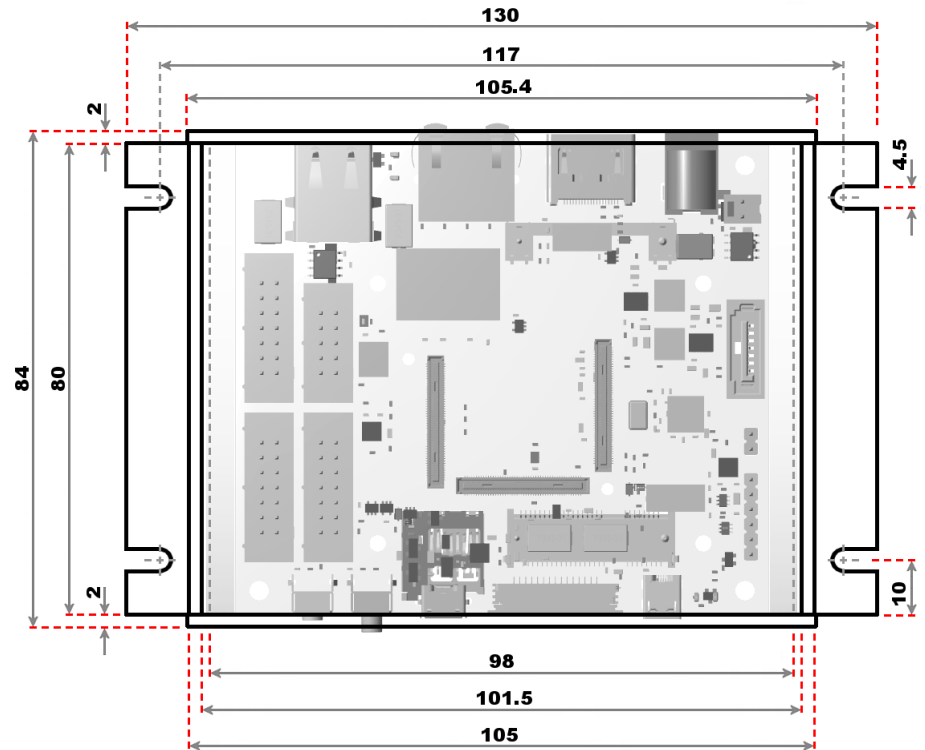

ALUMINIUM CASE COMBINATIONS

voipac

Aluminium Case Set: iMX6-ALC-00000000

Dimensions in Millimeters

ALUMINIUM CASE COMBINATIONS

voipac

Aluminium Case Set: iMX6-ALC-00000001

Dimensions in Millimeters

ALUMINIUM CASE COMBINATIONS

voipac

Aluminium Case Set: iMX6-ALC-00000002

Dimensions in Millimeters

ALUMINIUM CASE COMBINATIONS

voipac

Aluminium Case Set: iMX6-ALC-00000003

Dimensions in Millimeters

ALUMINIUM CASE COMBINATIONS

voipac

Aluminium Case Set: iMX6-ALC-00000004

Dimensions in Millimeters