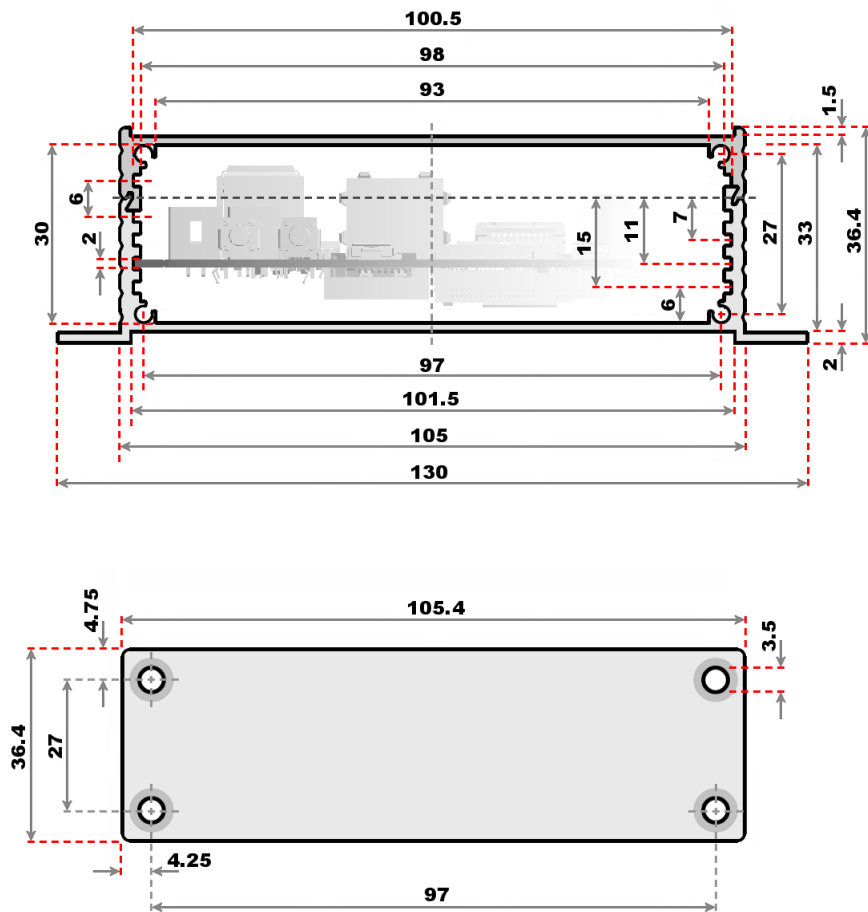

ALUMINIUM CASE COMBINATIONS

voipac

Aluminium Case Set: iMX6-ALC-00000000

Dimensions in Millimeters

ALUMINIUM CASE COMBINATIONS

voipac

Aluminium Case Set: iMX6-ALC-00000001

Dimensions in Millimeters

ALUMINIUM CASE COMBINATIONS

voipac

Aluminium Case Set: iMX6-ALC-00000002

Dimensions in Millimeters

ALUMINIUM CASE COMBINATIONS

voipac

Aluminium Case Set: iMX6-ALC-00000003

Dimensions in Millimeters

ALUMINIUM CASE COMBINATIONS

voipac

Aluminium Case Set: iMX6-ALC-00000004

Dimensions in Millimeters