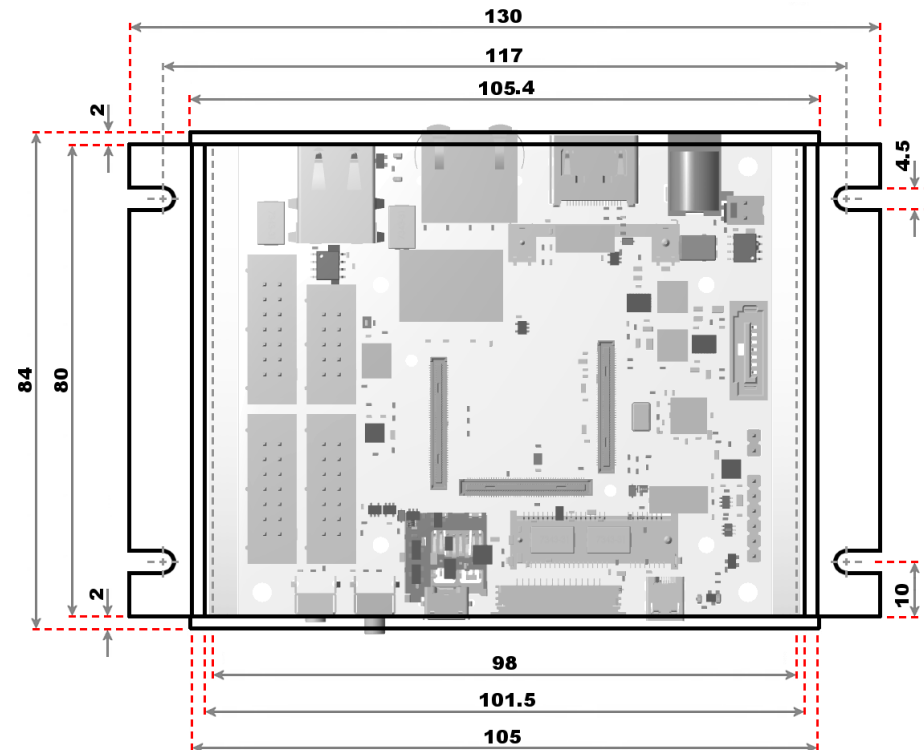

ALUMINIUM CASE COMBINATIONS

voipac

Aluminium Case Set: iMX6-ALC-00000000

Dimensions in Millimeters

ALUMINIUM CASE COMBINATIONS

voipac

Aluminium Case Set: iMX6-ALC-00000001

Dimensions in Millimeters

ALUMINIUM CASE COMBINATIONS

voipac

Aluminium Case Set: iMX6-ALC-00000002

Dimensions in Millimeters

ALUMINIUM CASE COMBINATIONS

voipac

Aluminium Case Set: iMX6-ALC-00000003

Dimensions in Millimeters

ALUMINIUM CASE COMBINATIONS

voipac

Aluminium Case Set: iMX6-ALC-00000004

Dimensions in Millimeters