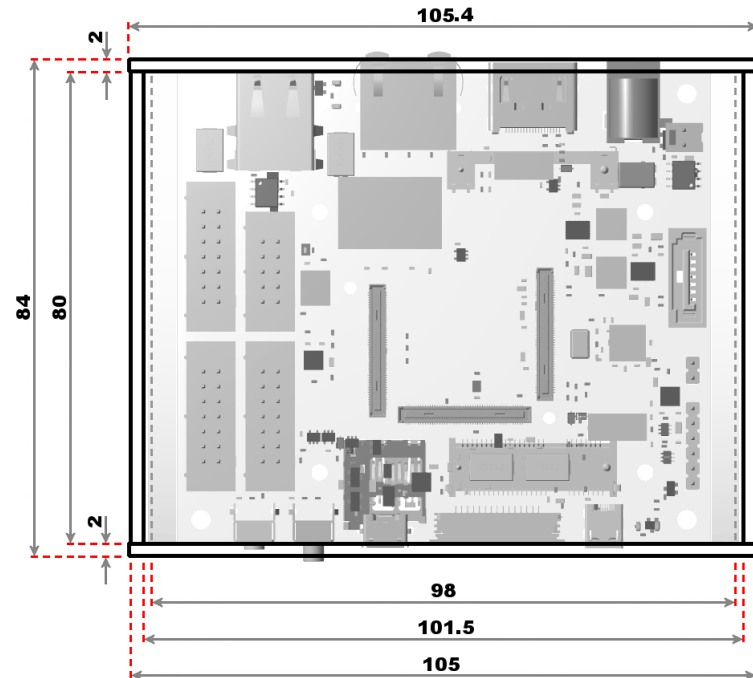

ALUMINIUM CASE COMBINATIONS

voipac

Aluminium Case Set: iMX6-ALC-00000000

Dimensions in Millimeters

ALUMINIUM CASE COMBINATIONS

voipac

Aluminium Case Set: iMX6-ALC-00000001

Dimensions in Millimeters

ALUMINIUM CASE COMBINATIONS

voipac

Aluminium Case Set: iMX6-ALC-00000002

Dimensions in Millimeters

ALUMINIUM CASE COMBINATIONS

voipac

Aluminium Case Set: iMX6-ALC-00000003

Dimensions in Millimeters

ALUMINIUM CASE COMBINATIONS

voipac

Aluminium Case Set: iMX6-ALC-00000004

Dimensions in Millimeters