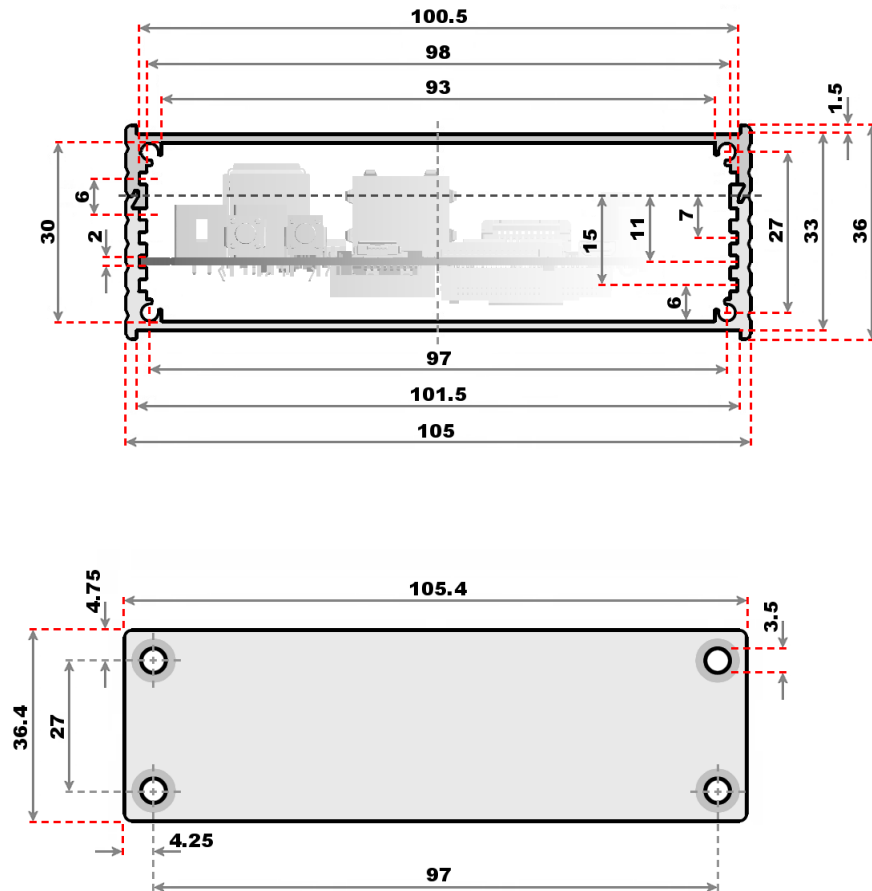

ALUMINIUM CASE COMBINATIONS

voipac

Aluminium Case Set: iMX6-ALC-00000000

Dimensions in Millimeters

ALUMINIUM CASE COMBINATIONS

voipac

Aluminium Case Set: iMX6-ALC-00000001

Dimensions in Millimeters

ALUMINIUM CASE COMBINATIONS

voipac

Aluminium Case Set: iMX6-ALC-00000002

Dimensions in Millimeters

ALUMINIUM CASE COMBINATIONS

voipac

Aluminium Case Set: iMX6-ALC-00000003

Dimensions in Millimeters

ALUMINIUM CASE COMBINATIONS

voipac

Aluminium Case Set: iMX6-ALC-00000004

Dimensions in Millimeters