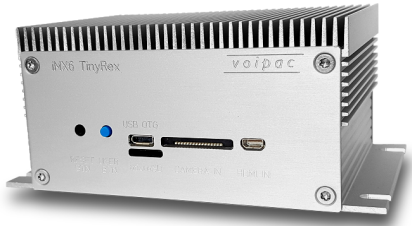

ALUMINIUM CASE COMBINATIONS

voipac

Aluminium Case Set: iMX6-ALC-00000000

Dimensions in Millimeters

ALUMINIUM CASE COMBINATIONS

voipac

Aluminium Case Set: iMX6-ALC-00000001

Dimensions in Millimeters

ALUMINIUM CASE COMBINATIONS

voipac

Aluminium Case Set: iMX6-ALC-00000002

Dimensions in Millimeters

ALUMINIUM CASE COMBINATIONS

voipac

Aluminium Case Set: iMX6-ALC-00000003

Dimensions in Millimeters

ALUMINIUM CASE COMBINATIONS

voipac

Aluminium Case Set: iMX6-ALC-00000004

Dimensions in Millimeters