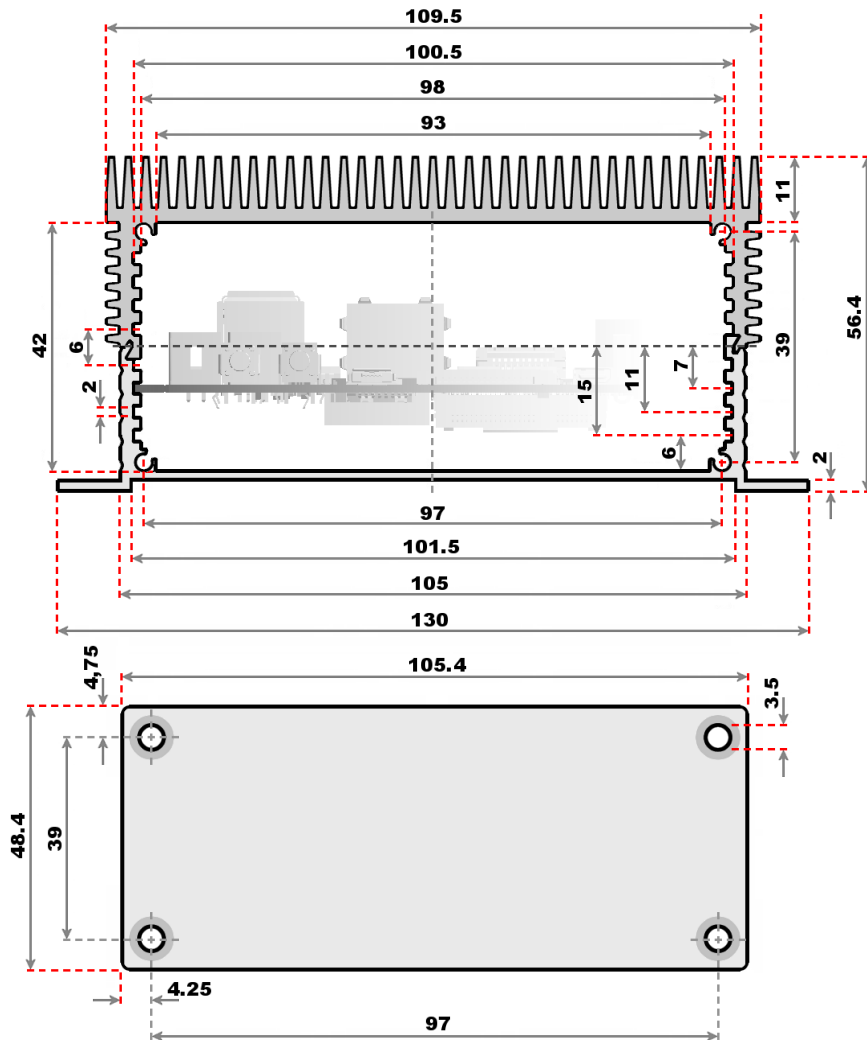

ALUMINIUM CASE COMBINATIONS

voipac

Aluminium Case Set: iMX6-ALC-00000002

Dimensions in Millimeters

ALUMINIUM CASE COMBINATIONS

voipac

Aluminium Case Set: iMX6-ALC-00000003

Dimensions in Millimeters

ALUMINIUM CASE COMBINATIONS

voipac

Aluminium Case Set: iMX6-ALC-00000004

Dimensions in Millimeters