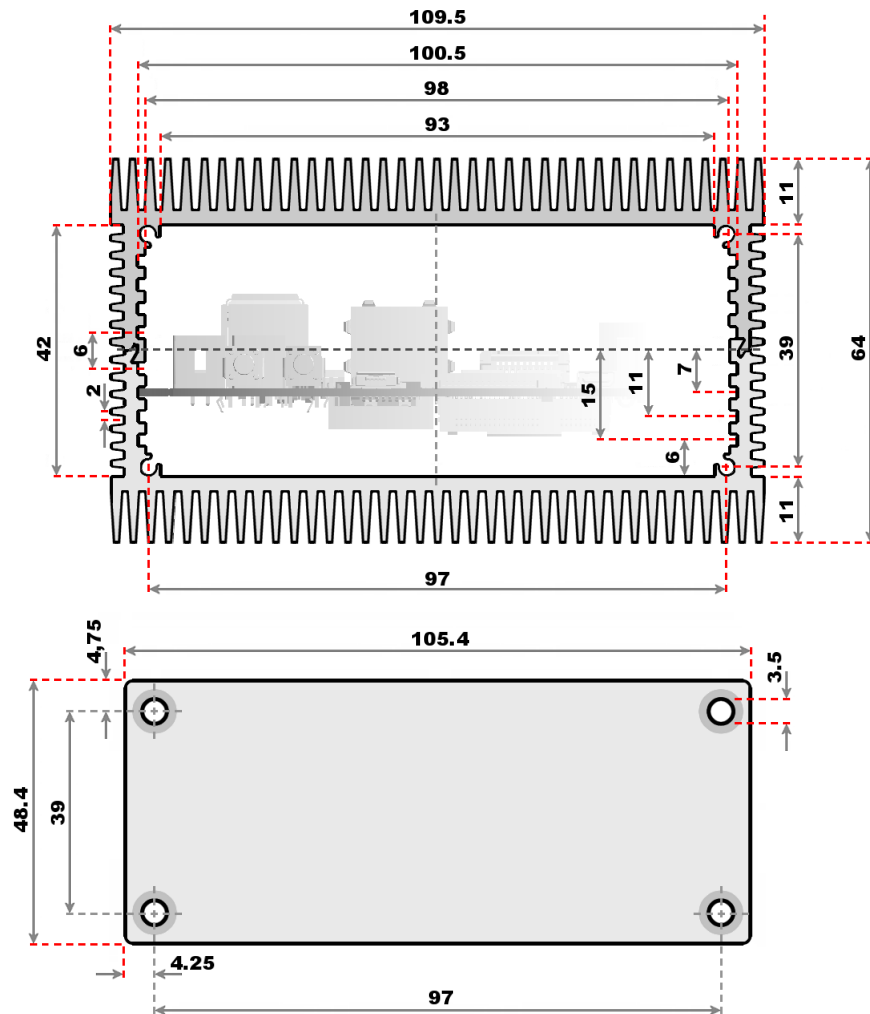

ALUMINIUM CASE COMBINATIONS

voipac

Aluminium Case Set: iMX6-ALC-00000002

Dimensions in Millimeters

ALUMINIUM CASE COMBINATIONS

voipac

Aluminium Case Set: iMX6-ALC-00000003

Dimensions in Millimeters

ALUMINIUM CASE COMBINATIONS

voipac

Aluminium Case Set: iMX6-ALC-00000004

Dimensions in Millimeters