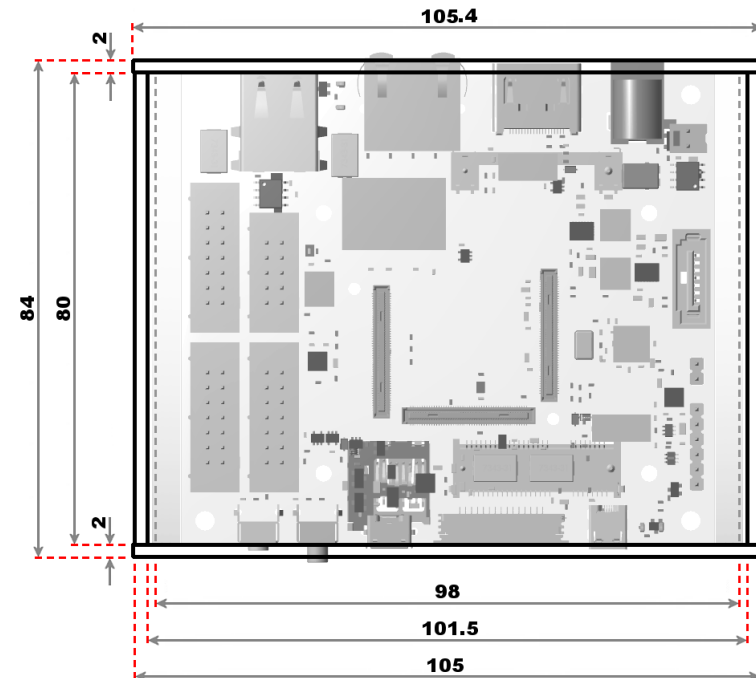

ALUMINIUM CASE COMBINATIONS

voipac

Aluminium Case Set: iMX6-ALC-00000000

Dimensions in Millimeters

ALUMINIUM CASE COMBINATIONS

voipac

Aluminium Case Set: iMX6-ALC-00000001

Dimensions in Millimeters

ALUMINIUM CASE COMBINATIONS

voipac

Aluminium Case Set: iMX6-ALC-00000002

Dimensions in Millimeters

ALUMINIUM CASE COMBINATIONS

voipac

Aluminium Case Set: iMX6-ALC-00000003

Dimensions in Millimeters

ALUMINIUM CASE COMBINATIONS

voipac

Aluminium Case Set: iMX6-ALC-00000004

Dimensions in Millimeters