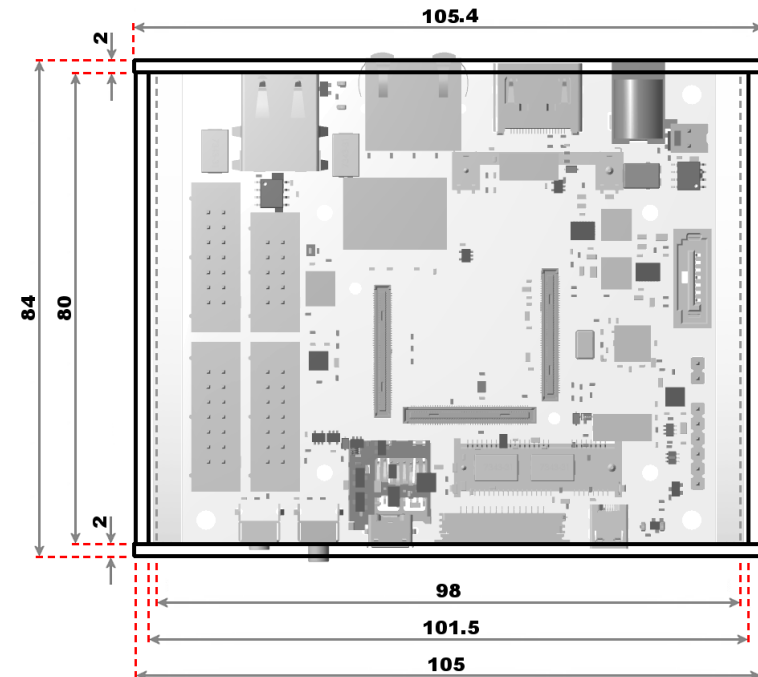

ALUMINIUM CASE COMBINATIONS

voipac

Aluminium Case Set: iMX6-ALC-00000000

Dimensions in Millimeters

ALUMINIUM CASE COMBINATIONS

voipac

Aluminium Case Set: iMX6-ALC-00000001

Dimensions in Millimeters

ALUMINIUM CASE COMBINATIONS

voipac

Aluminium Case Set: iMX6-ALC-00000002

Dimensions in Millimeters

ALUMINIUM CASE COMBINATIONS

voipac

Aluminium Case Set: iMX6-ALC-00000003

Dimensions in Millimeters

ALUMINIUM CASE COMBINATIONS

voipac

Aluminium Case Set: iMX6-ALC-00000004

Dimensions in Millimeters