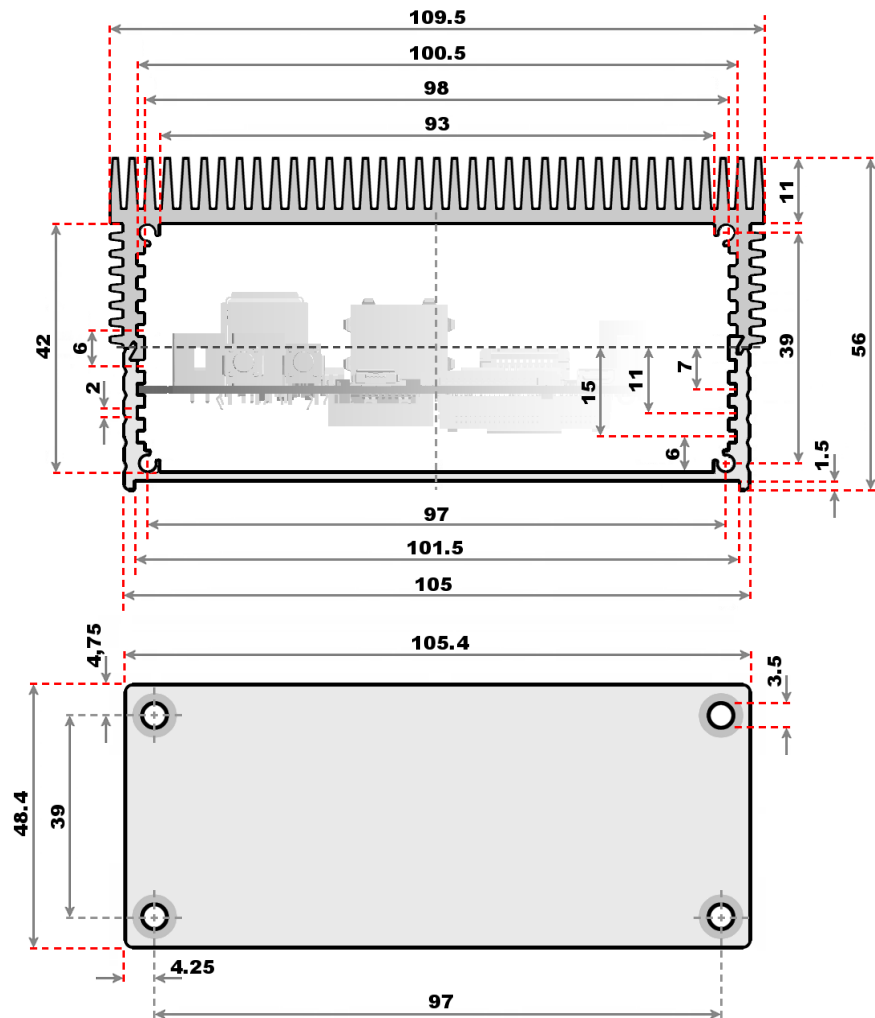

ALUMINIUM CASE COMBINATIONS

voipac

Aluminium Case Set: iMX6-ALC-00000000

Dimensions in Millimeters

ALUMINIUM CASE COMBINATIONS

voipac

Aluminium Case Set: iMX6-ALC-00000001

Dimensions in Millimeters

ALUMINIUM CASE COMBINATIONS

voipac

Aluminium Case Set: iMX6-ALC-00000002

Dimensions in Millimeters

ALUMINIUM CASE COMBINATIONS

voipac

Aluminium Case Set: iMX6-ALC-00000003

Dimensions in Millimeters

ALUMINIUM CASE COMBINATIONS

voipac

Aluminium Case Set: iMX6-ALC-00000004

Dimensions in Millimeters